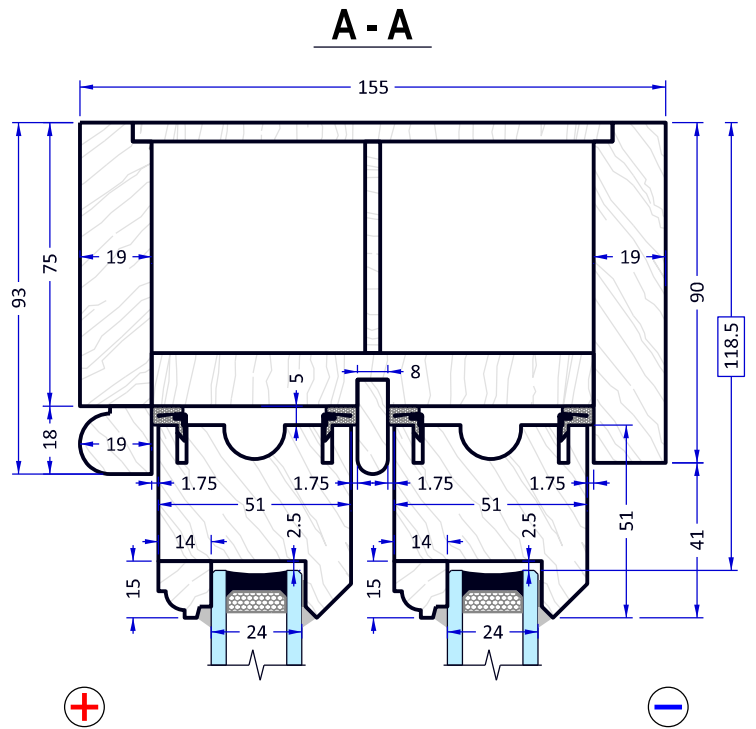

View from outside

B - B

Scale		Date		155 mm. Sash Window Cords & weights Sill 50 mm.	Page	Pages
1 : 2	-	2017 02-16	rew. 4			