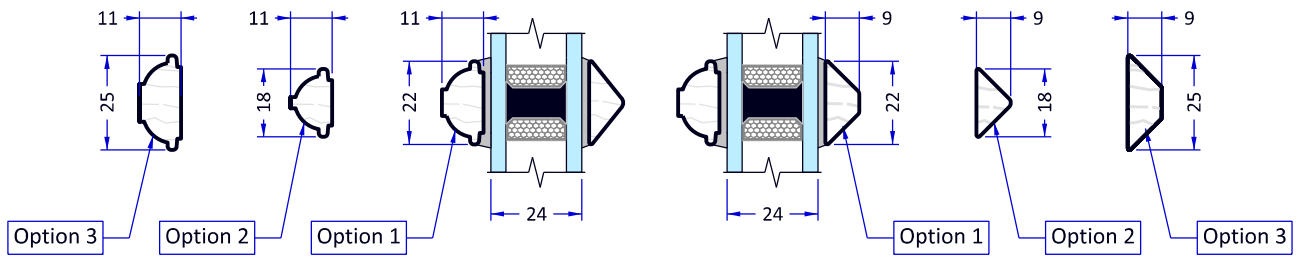

View from outside

B - B

Scale		Date		155 mm. Sash Window Cords & weights Sill 50 mm.	Page	Pages
1 : 2	-	2017 02-16	rew. 4			